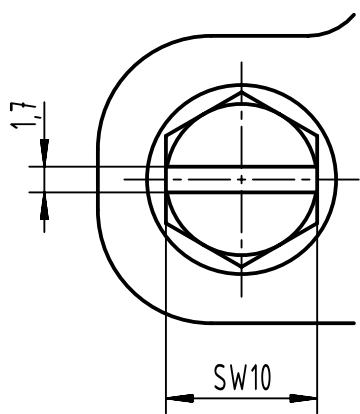

1 2 3 4 5 6

A

B

C

D

X (2:1)

	All Dimensions in mm Original Size DIN A4		Scale 1:2	Free size tol.		Ref.	
						Sub.	
	All rights reserved		Created by HOLLERT	Inspected by SUNDERMEIER	Standardisation 302077	Date 2021-02-22	
	Department EL PD					State Final Release	
HARTING			Title Han 6HPR Hood Side M25 Toggle lock			Doc-Key / ECM-Nr. 100208620/UGD/004/C 500000187340	
D-32339 Espelkamp			Type TB	Number 19 40 006 0501			
						Rev. C	Page 1/1