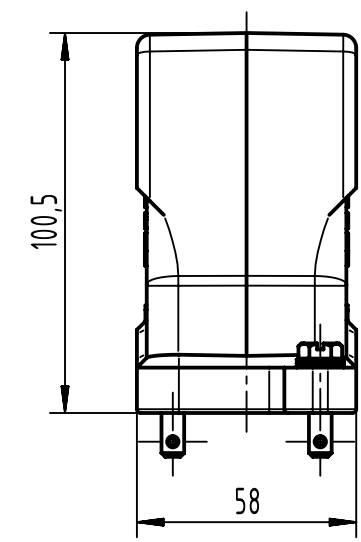

1 2 3 4 5 6

A

B

C

D

X (2:1)

	All Dimensions in mm Original Size DIN A4		Scale 1:2	Free size tol.		Ref.	
						Sub.	
	All rights reserved		Created by HOLLERT	Inspected by SUNDERMEIER	Standardisation 302077	Date 2021-02-22	
	Department EL PD					State Final Release	
HARTING			Title Han 6HPR Hood Side M25 Toggle lock			Doc-Key / ECM-Nr. 100208620/UGD/004/C 500000187340	
D-32339 Espelkamp			Type TB	Number 19 40 006 0501			
						Rev. C	Page 1/1