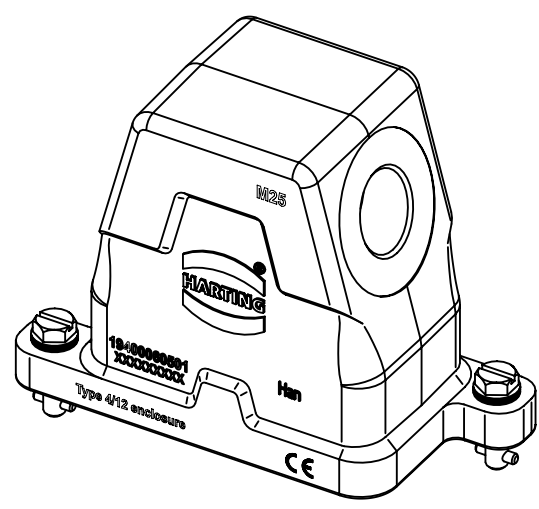

1 2 3 4 5 6

A

B

C

D

X (2:1)

	All Dimensions in mm Original Size DIN A4		Scale 1:2	Free size tol.		Ref.	
						Sub.	
	All rights reserved		Created by HOLLERT	Inspected by SUNDERMEIER	Standardisation 302077	Date 2021-02-22	
	Department EL PD					State Final Release	
HARTING			Title Han 6HPR Hood Side M25 Toggle lock			Doc-Key / ECM-Nr. 100208620/UGD/004/C 500000187340	
D-32339 Espelkamp			Type TB	Number 19 40 006 0501			
						Rev. C	Page 1/1