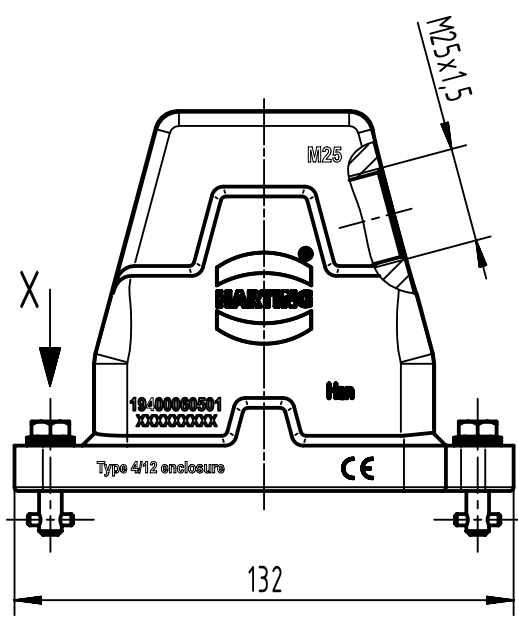

1 2 3 4 5 6

A

B

C

D

X (2:1)

	All Dimensions in mm Original Size DIN A4		Scale 1:2	Free size tol.		Ref.	
						Sub.	
	All rights reserved		Created by HOLLERT	Inspected by SUNDERMEIER	Standardisation 302077	Date 2021-02-22	
	Department EL PD					State Final Release	
HARTING			Title Han 6HPR Hood Side M25 Toggle lock			Doc-Key / ECM-Nr. 100208620/UGD/004/C 500000187340	
D-32339 Espelkamp			Type TB	Number 19 40 006 0501			
						Rev. C	Page 1/1